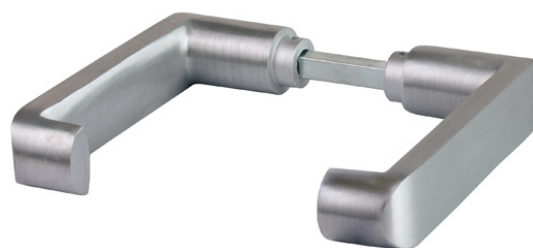

PRODUCT SHEET

Description:

Door Lock Alu Handle "Frank", SS-Look, 8x8x100mm Split Spindle

Item number:

27.20.209-0

Units	Box	Carton	HS Code	Barcode
Pair	1	40	7616991099	 5704866481441

SISO A/S

Mileparken 11
DK-2740 Skovlunde
Denmark
VAT: DK 24786013