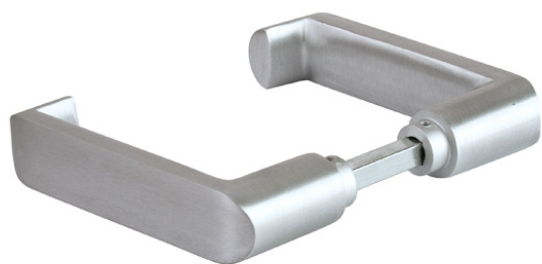

PRODUCT SHEET

Description:

Door Lock Alu Handle "Frank", SS-Look, 8x8x100mm Split Spindle

Item number:

27.20.209-0

Units	Box	Carton	HS Code	Barcode
Pair	1	40	7616991099	 5704866481441

SISO A/S

Mileparken 11
DK-2740 Skovlunde
Denmark
VAT: DK 24786013