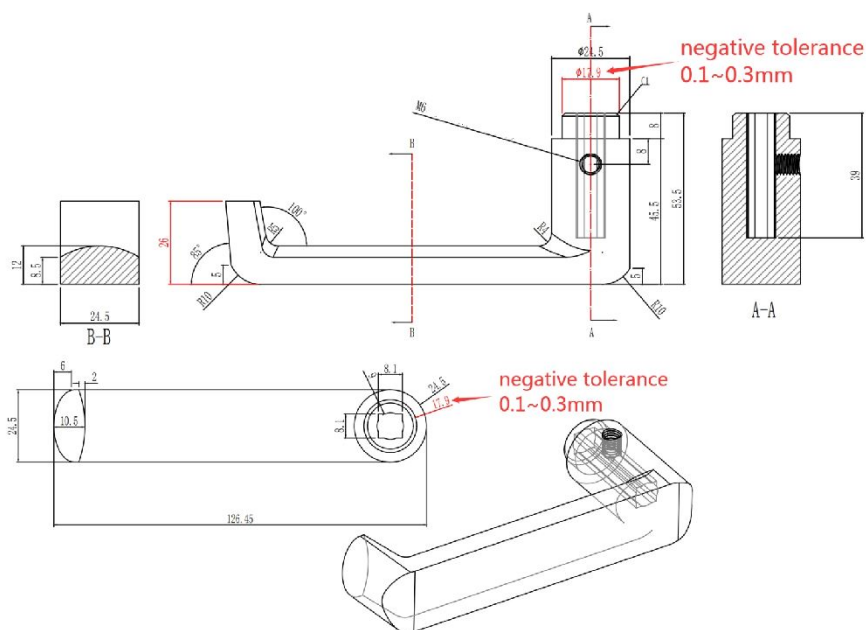

PRODUCT SHEET

Description:

Door Lock Alu Handle "Frank", SS-Look, 8x8x100mm Split Spindle

Item number:

27.20.209-0

Units	Box	Carton	HS Code	Barcode
Pair	1	40	7616991099	 5704866481441

SISO A/S

Mileparken 11
DK-2740 Skovlunde
Denmark
VAT: DK 24786013